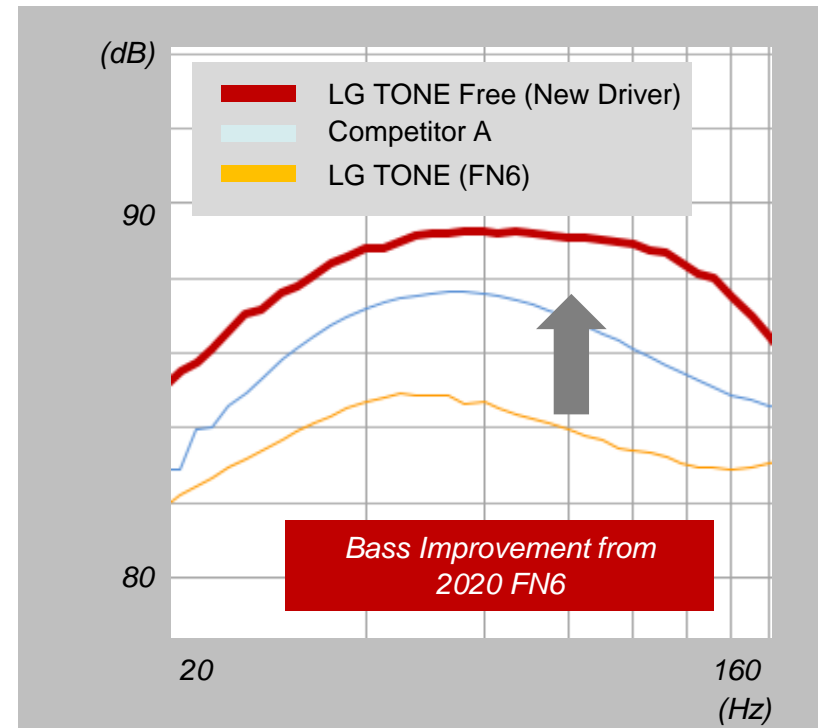

• Increased Bass Performance

- Silicone edging for increased Bass performance
- Metal Layer for better resolution of the Mid/High frequencies

Advanced Driver improves Bass Performance

Transform your video to a more exciting surround sound