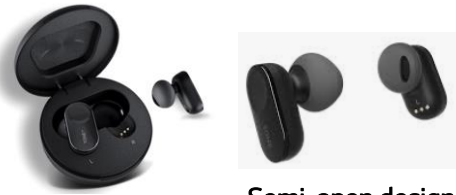

2021 LG TONE (Wireless Earbuds)

Key Message – Perfect Sound for Music and Phone Call

2019

Semi-open design

UVnano

MERIDIAN

Play time

Fast charging
(5min 1hr)

Splash proof

2020

Canal design

Active Noise
Cancellation

UVnano
(During wired
charging)

Medical Grade
Ear-gels
(W/ Vortex Ribs)

Wireless
charging

Customized
EQ