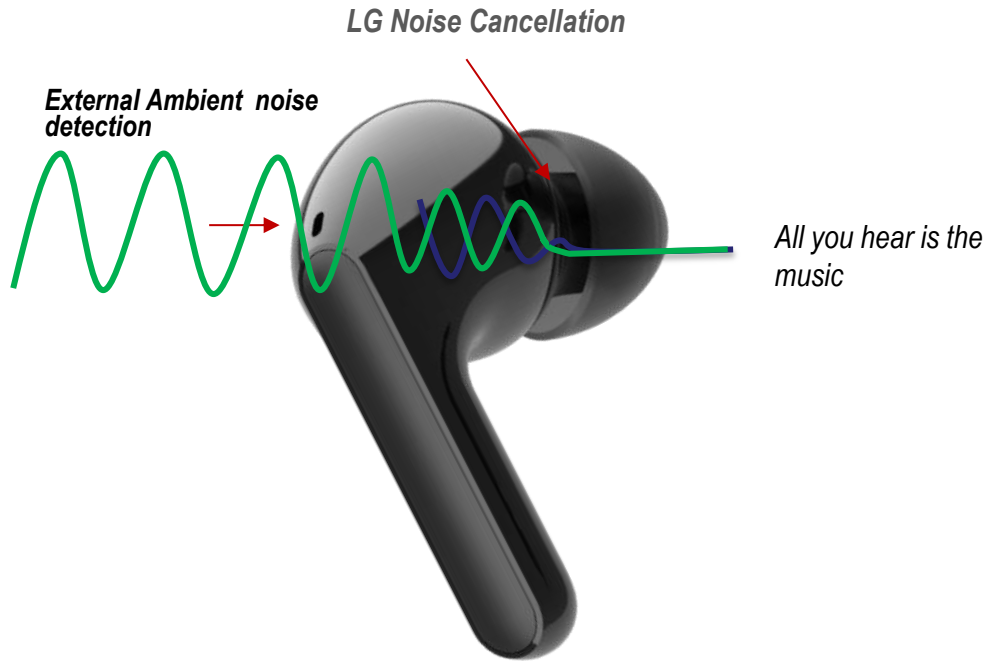

Creating a more quite personal space to enjoy your audio with both passive and active noise cancellation

• Active Noise Cancellation

LG's ANC Performance :

- Bass-enhanced driver is good for low frequency noise reduction
- Physically engineered for effective noise capture
- Detects noise internally for better noise reduction

ANC performance across full frequency range is excellent with best of class performance in most noise circumstances