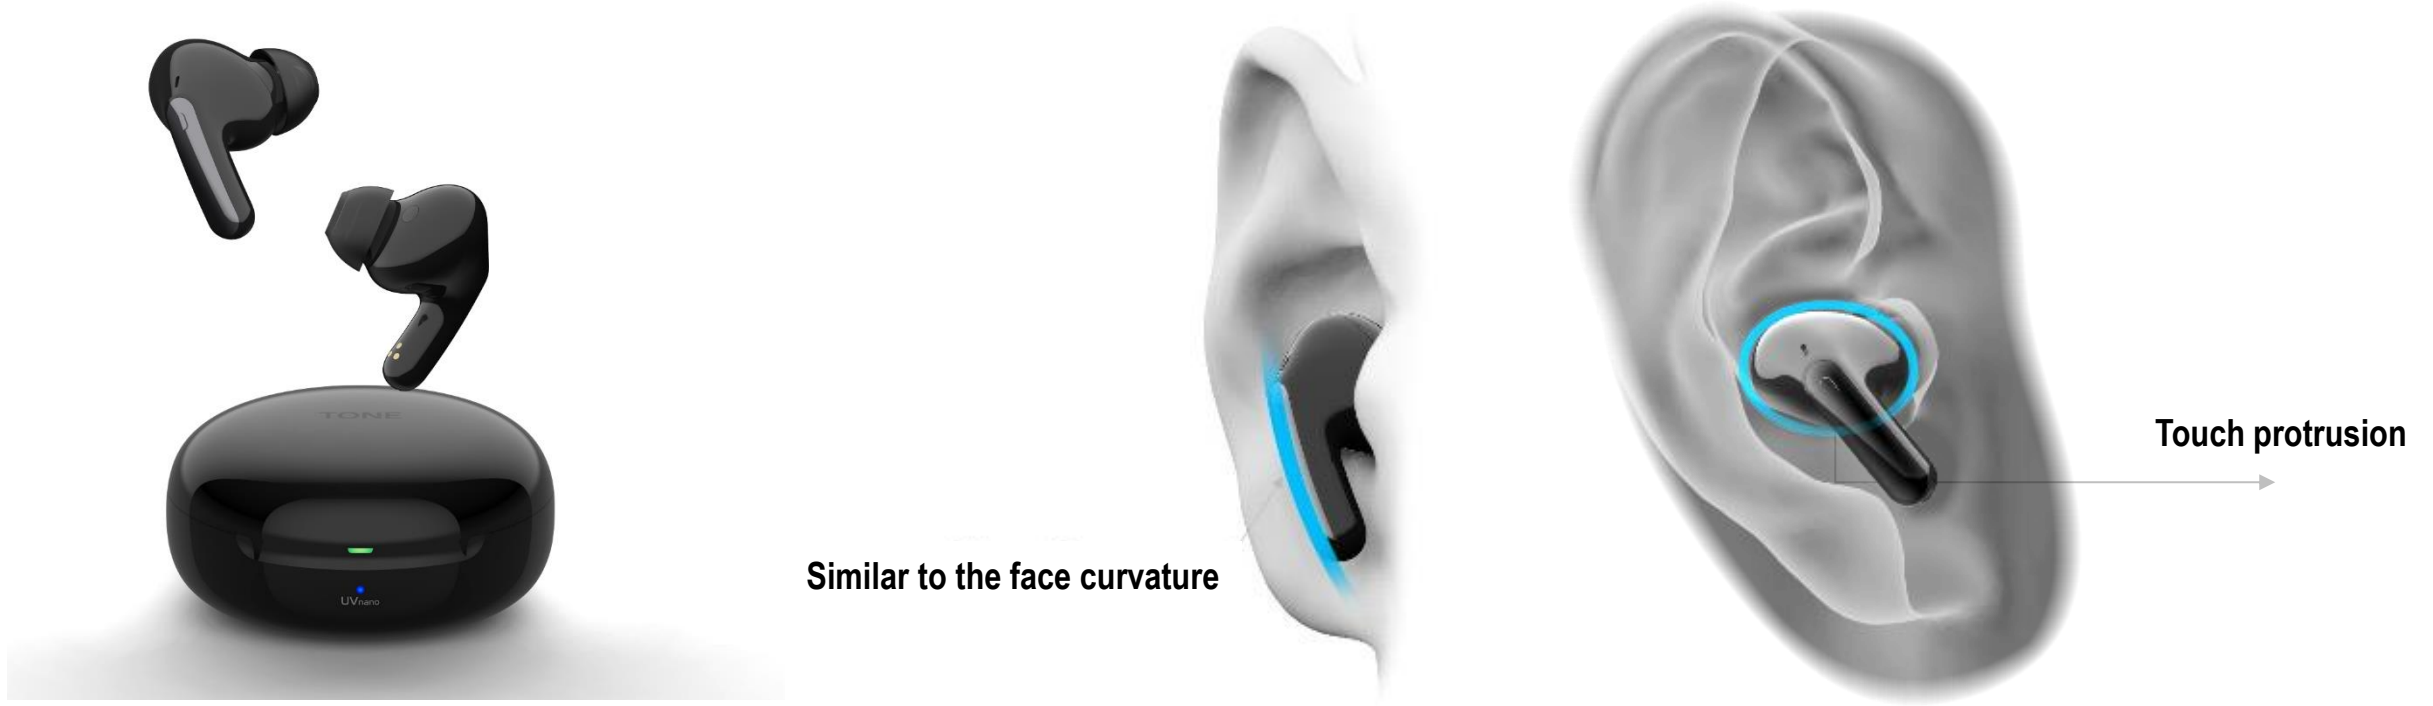

- Increased call quality with 3 mic (2 Outer + 1 Inner mic)
- Improve call performance with mix algorithm implementation

Enhanced Usage

UVnano

- Increase play time
- UVnano active during wireless charging
- Improve fast charging efficiency (5min charging 1hr use)
- Voice Control for LG TV
- Swift Paring with Windows 10

“Concha” optimized design and flexible ear gels that conform to your ear, you can enjoy music longer without even feeling you are wearing earbuds.

- **Optimized design for wearing and comfort**

Creating a more quite personal space to enjoy your audio with both passive and active noise cancellation