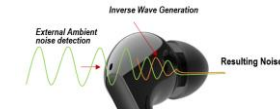

2021 TONE Features by Model

		HBS-FN7	TONE-FP8	TONE-FP5
Sound Quality	Active Noise Cancellation	●	●	●
	Speaker Unit	Dynamic 6Φ	Dynamic 8Φ	Dynamic 6Φ
	Surround Sound	•	●	•
	Meridian Sound	●	●	•
	Codec	SBC, AAC	SBC, AAC, apt-X	SBC, AAC
MIC System		3MIC*	3MIC	3 MIC*
Health	UVnano	● (During Wired charging)	● (During Wired & Wireless charging)	•
	Medical Grade Silicon Ear Gels with Vortex Ribs	●	●	•
Ambient Sound		●	●	●
Talk Through		•	●	●
Connectivity	Easy pairing (LG mobile Only)	●	●	●
	Multi Paring	●	●	●
	Swift Pairing	●	●	●
Convenience	TV Control	•	●	●
	IPX Rating	IPX4	IPX4	IPX4
Battery Life (ANC Off)	Ear buds	7Hours	10Hours (TBD)	8Hours (TBD)
	With Charging Case	21Hours	24Hours (TBD)	24Hours (TBD)
Charging	Fast Charging	● (5min 1hr)	● (5min 1hr)	● (5min 1hr)
	Wireless Charging	●	●	•
Accessory	Charging cable	● (100cm)	● (50cm)	•

* The inner MIC cancels out unwanted noise when turn on the ANC function(FN7/FP5)

“Best music listening and calling performance in your surroundings”

Design	Balanced design (Canal)
Sound solution	Meridian
ANC	Hybrid ANC (Feed Back + Feed Forward)
Call	3 MIC
Health	UVnano, Medical Grade silicon ear-gels
Paly time (earbuds/With cradle)	10hr / 24hr(TBD)
Voice Command	Google / Siri
Water resistant	IPX4
Convenience	Ambient Sound, Talk Through, Fast charging, Wireless charging

Active Noise Cancellation

Creating a more quite personal space
To enjoy audio with hybrid ANC

Premium LG Meridian Sound

Meridian technology delivers natural and authentic sound

- Closer to the original recording with Digital Signal Processing solution
- ASP (Analogue Spatial Processing) : Extends the sound stage
- MDDS (Meridian Digital Dither Shaping) : Digital noise reduction