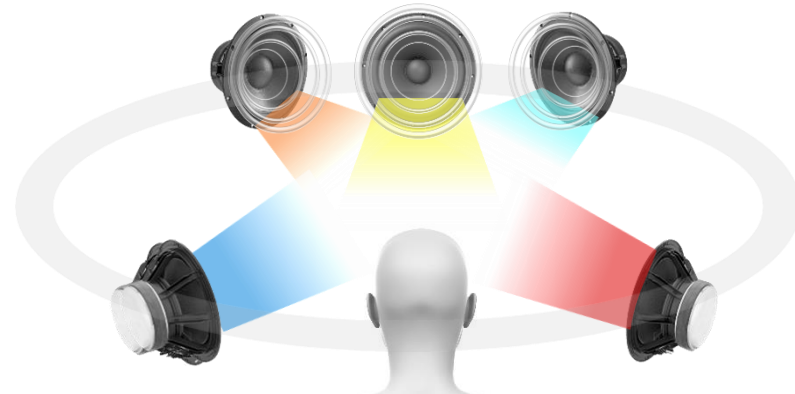

• Increased Bass Performance

- Silicone edging for increased Bass performance
- Metal Layer for better resolution of the Mid/High frequencies

Advanced Driver improves Bass Performance

Transform your video to a more exciting surround sound

- Optimized sound for your videos

**Video is in Stereo Sound
(2 ch)**

User can select in the TONE Free App. (Surround Sound on/off)

**TONE Free can up-scale the sound to multi-channel audio
(5 ch)**

- Meridian Leading Technology