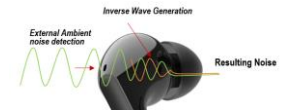

Active Noise Cancellation

Creating a more quite personal space
To enjoy audio with hybrid ANC