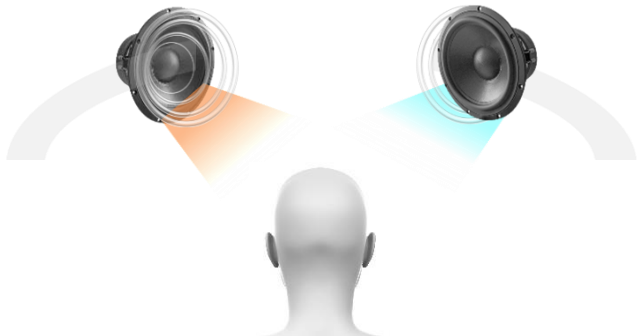

• Increased Bass Performance

- Silicone edging for increased Bass performance
- Metal Layer for better resolution of the Mid/High frequencies

Advanced Driver improves Bass Performance

Transform your video to a more exciting surround sound

- Optimized sound for your videos

**Video is in Stereo Sound
(2 ch)**

User can select in the TONE Free App. (Surround Sound on/off)

**TONE Free can up-scale the sound to multi-channel audio
(5 ch)**

- Meridian Leading Technology