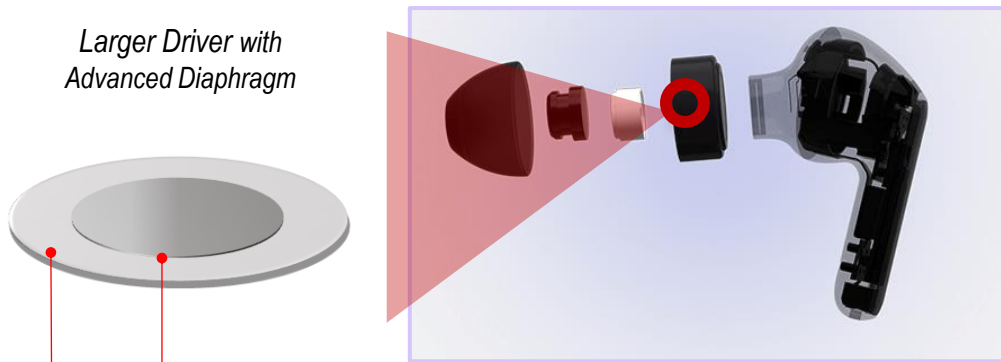

• Increased Bass Performance

- Silicone edging for increased Bass performance
- Metal Layer for better resolution of the Mid/High frequencies

Advanced Driver improves Bass Performance

Transform your video to a more exciting surround sound