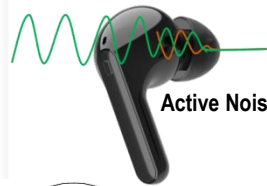

Call quality
(3 mic)

Voice Control
(TV)

Swift Pair

Upgrade

UVnano
(During Wireless
and wired charging)

Active Noise
Cancellation

Medical Grade
Ear-gels
(W/ Vortex Ribs)

Wireless
charging

Customized
EQ

MERIDIAN

Upgrade

Play time

Fast charging
(3min 1hr)

Splash proof

New Premium Features for 2021

Enhanced Sound