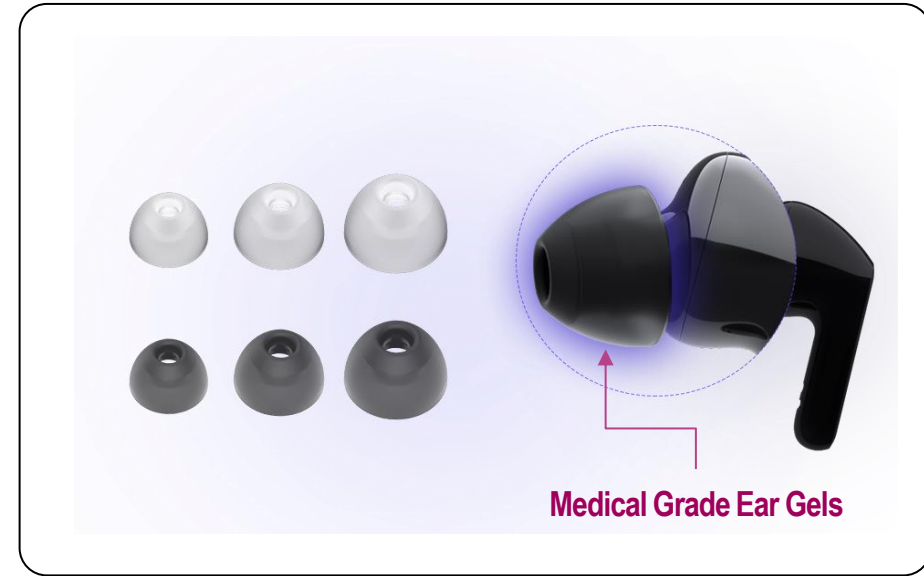

- Medical grade silicon ear-gels

Medical Grade Ear Gels allow for proper fit and comfort,
and are hypoallergenic so they reduce the possibilities of irritations or rashes that some
materials can cause,
Plus they are easy to clean.

*UVnano is combination of UV LEDs & nanometer. When using terms related to UVnano such as "Sanitization", "Cleaning", or "Sterilization" please check with your specific regional legal team.