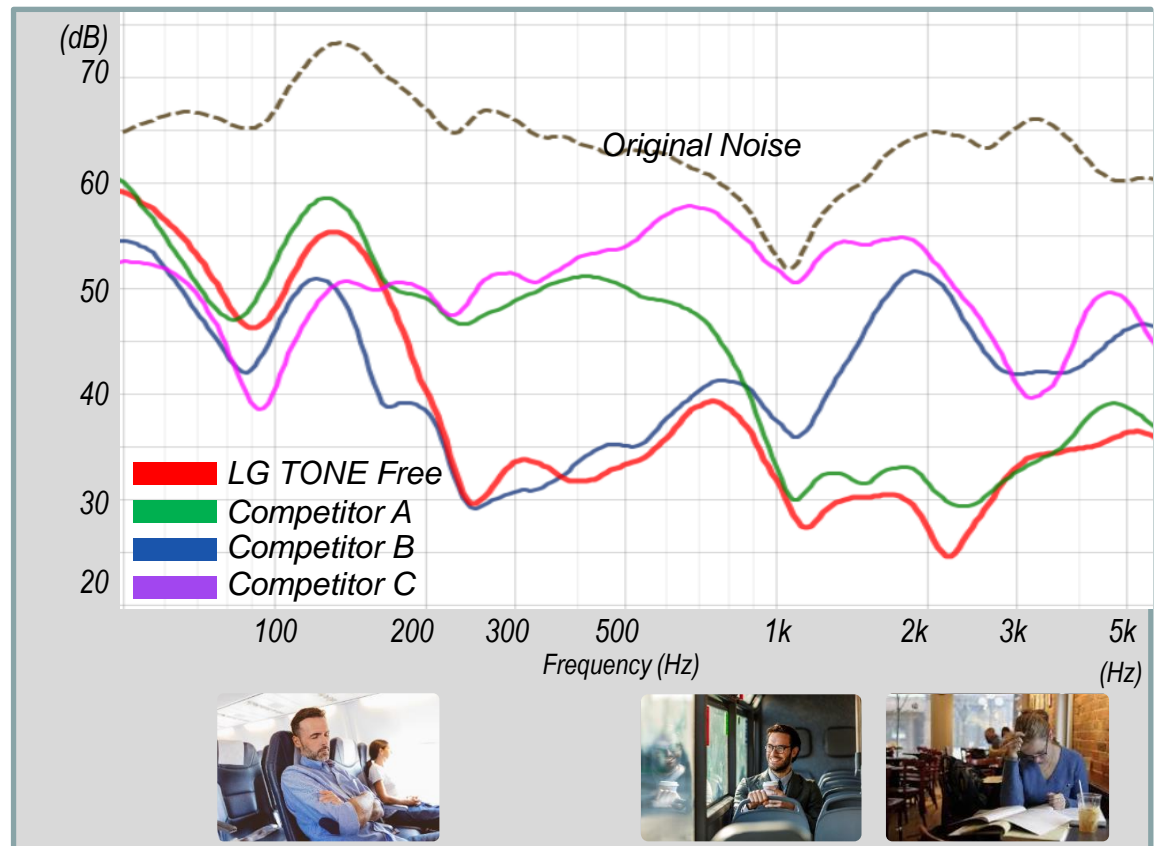

Airplane

Public Transportation

Cafe