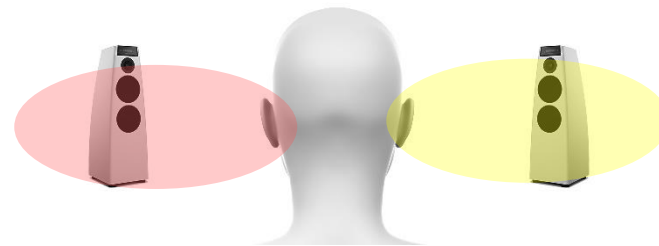

Sounds unnatural
Sound directly into your left and right ears only