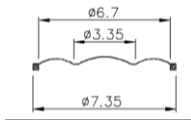

Active Noise Cancellation

- Increased ANC performance
- Increased Bass performance
- Enlarge speaker unit size (Ø8)

Enhanced Sound Effect

- Surround Sound
- Meridian Sound EQ
- Customized EQ

Enhanced Call Quality